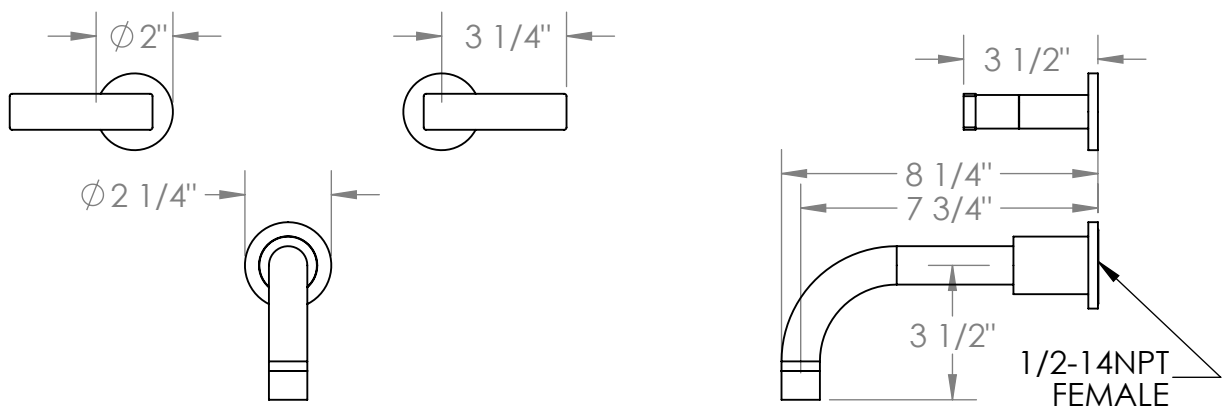

70-5-RNS4

Wall Mounted 3 Hole Bath Set

For use with SS-506 or SS-THV2.2-26C concealed rough

Note: Some building codes require remote pressure balance valves for anti-scald

Meets the applicable requirements of ASME A112.18.1-2005/CSA B125.1-05, entitled "Plumbing Supply Fittings"

70-5-RNK8

Wall Mounted 3 Hole Bath Set

For use with SS-506 or SS-THV2.2-26C concealed rough

Note: Some building codes require remote pressure balance valves for anti-scald

Meets the applicable requirements of ASME A112.18.1-2005/CSA B125.1-05, entitled "Plumbing Supply Fittings"