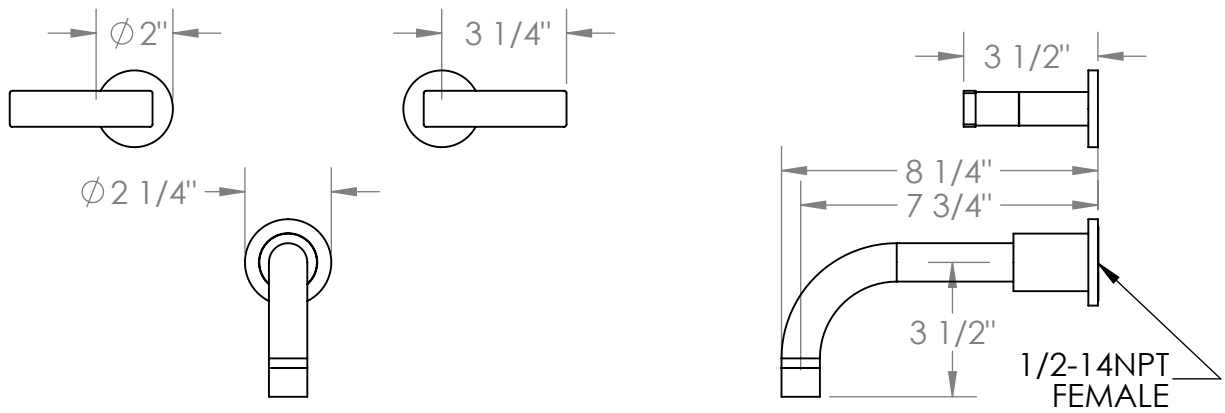

70-5-RNS4

Wall Mounted 3 Hole Bath Set

For use with SS-506 or SS-THV2.2-26C concealed rough

Note: Some building codes require remote pressure balance valves for anti-scald

Meets the applicable requirements of ASME A112.18.1-2005/CSA B125.1-05, entitled "Plumbing Supply Fittings"

70-5-RNK8

Wall Mounted 3 Hole Bath Set

For use with SS-506 or SS-THV2.2-26C concealed rough

Note: Some building codes require remote pressure balance valves for anti-scald

Meets the applicable requirements of ASME A112.18.1-2005/CSA B125.1-05, entitled "Plumbing Supply Fittings"